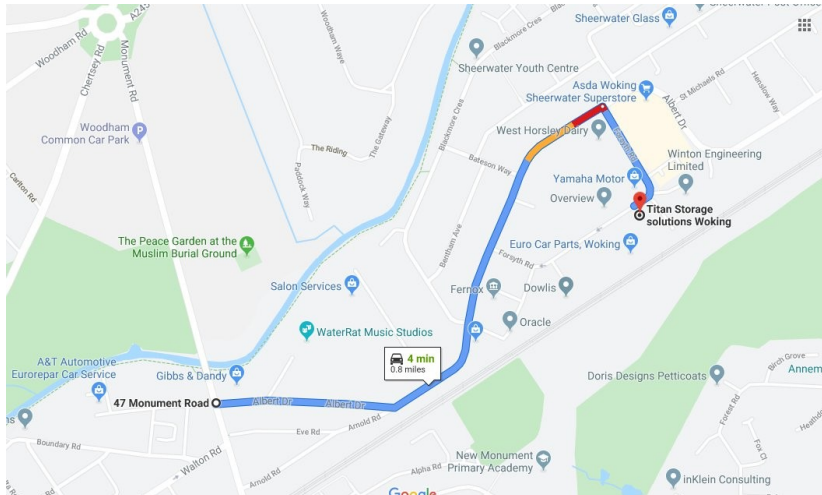

**Foodbank Warehouse
Titan Storage
Orchard Business Park
Forsyth Road
Sheerwater
Woking GU21 5SB**

Instructions for accessing the Foodbank Warehouse by car

- From Monument Road turn into Albert Drive
- After 0.7 miles turn right into Forsyth Road
- Titan is on the left after 150 yards

On arrival at Titan Storage ring our Warehouse Manager Andy on: 07376 952 892

Andy can also be contacted by email: warehouse@woking.foodbank.org.uk

Someone from the Warehouse will come down, open gates and help unload goods