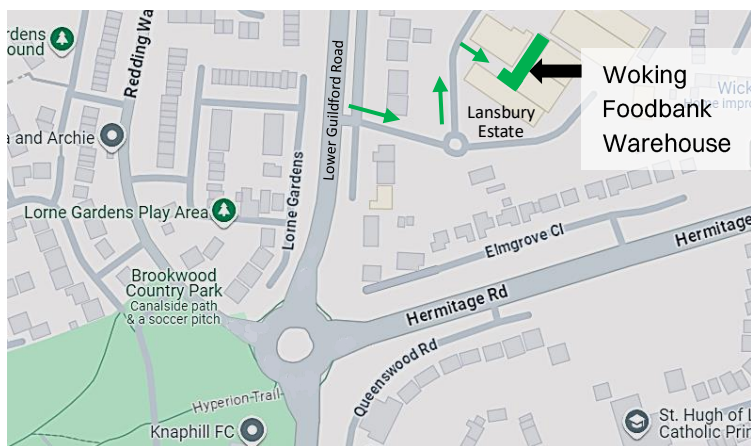

Woking Foodbank Warehouse

Unit 4C & 4F, Lansbury Estate, 102 Lower Guildford Road,
Knaphill, Woking, Surrey, GU21 2EP

Opening times

Donations can be accepted on

Monday and Thursday 10.00 - 12.00 pm

Wednesday 18.30 - 20.00 pm

How to find the foodbank warehouse by car

- Enter the Lansbury Estate from the Lower Guildford Road
- At the mini roundabout go left
- Turn first right
- Continue to the far end
- The foodbank warehouse is straight ahead